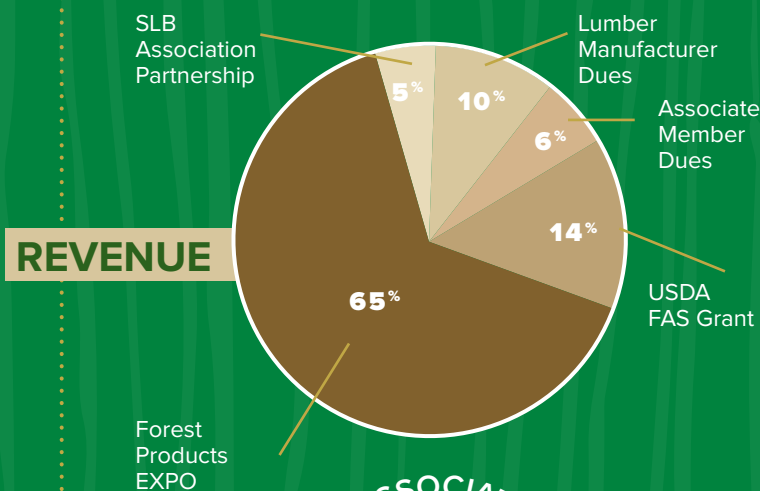

SOUTHERN FOREST PRODUCTS ASSOCIATION

VALUE REPORT

ABOUT SFPA

The Southern Forest Products Association (SFPA) is a nonprofit trade association that was founded during the golden age of sawmilling in 1915 – advocating for standardized grading, sustainable forest management, and proper use of lumber.

For more than 100 years, SFPA has focused on its founding principle – Service. Through strategic programs and activities, SFPA serves the Southern Pine lumber community with technical publications, industry data and reports, international market development, and trade events that showcase the latest in lumber processing technology.

SFPA lumber manufacturing members are well-known industry leaders, whose sawmills manufacture nearly half of the 22.3 billion board feet of Southern Pine lumber.

MISSION & VISION

Advance the Southern Pine lumber industry, promote the use of member products in domestic and international markets, and facilitate the exchange of information and ideas.

217
exhibiting companies

2,376
total attendees

58,337
square feet of exhibits

629
companies

BUSINESS INTELLIGENCE

Gathered from SFPA's network of professional market consultants around the globe, local representatives provide guidance and real-time updates on issues like phytosanitary compliance, import regulations regarding deforestation, and market trends to help expedite SYP lumber shipments into each market.