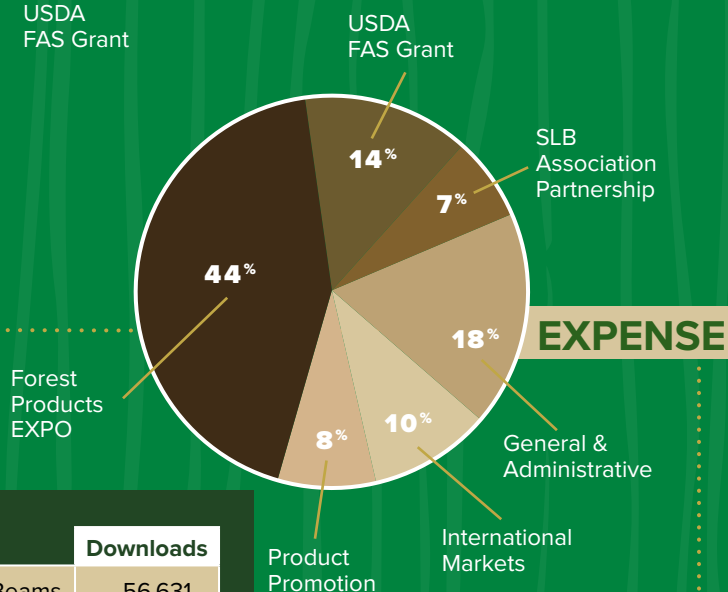

For more than 100 years, SFPA has focused on its founding principle – Service. Through strategic programs and activities, SFPA serves the Southern Pine lumber community with technical publications, industry data and reports, international market development, and trade events that showcase the latest in lumber processing technology.

SFPA lumber manufacturing members are well-known industry leaders, whose sawmills manufacture nearly half of the 22.3 billion board feet of Southern Pine lumber.

MISSION & VISION

Advance the Southern Pine lumber industry, promote the use of member products in domestic and international markets, and facilitate the exchange of information and ideas.

DUES

Lumber Manufacturer
\$0.06
per mbf

Associate Members
\$1,000
annually

KNOWLEDGE TRANSFER

SFPA maintains a technical resource and reference library specific for Southern Pine lumber. The professional design community has access to more than 40 publications in 12 languages.

125K+
USERS

167K+
DOWNLOADS

	Downloads
Header & Beams	56,631
Floor Joists	51,026
Ceiling Joists	13,800
Rafters	29,541
Publications	16,038

INTERNATIONAL MARKET DEVELOPMENT

SFPA leverages USDA funding from the Foreign Agriculture Service Market Development Programs to build and support commercial export markets for U.S. commodity products. Supported activities include hosted reverse trade missions, sponsored tradeshows, events, seminars, and market research. For more than 35 years, SFPA has facilitated international trade of SYP lumber by issuing verified trade leads to its network of associate members experienced in lumber exports.