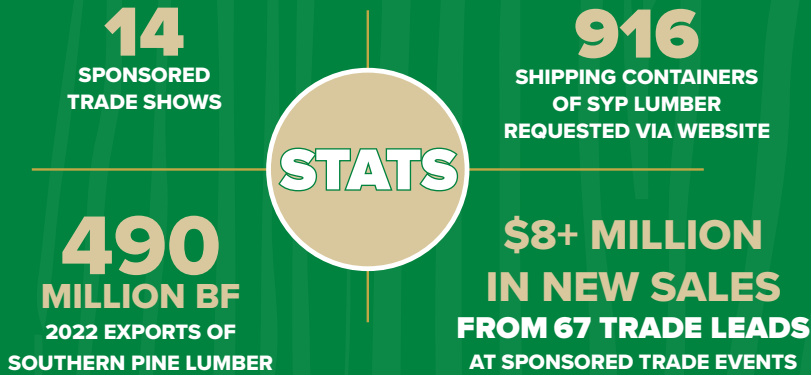

INTERNATIONAL MARKET DEVELOPMENT

SFPA leverages USDA funding from the Foreign Agriculture Service Market Development Programs to build and support commercial export markets for U.S. commodity products. Supported activities include hosted reverse trade missions, sponsored tradeshows, events, seminars, and market research. For more than 35 years, SFPA has facilitated international trade of SYP lumber by issuing verified trade leads to its network of associate members experienced in lumber exports.

INDUSTRY EDUCATION

12
SEMINARS

479
ATTENDEES

- Specifying Pressure-Treated Southern Pine Lumber
- SYP - A Climate Smart Solution
- Building With SYP
- Selecting the Right Lumber Grade